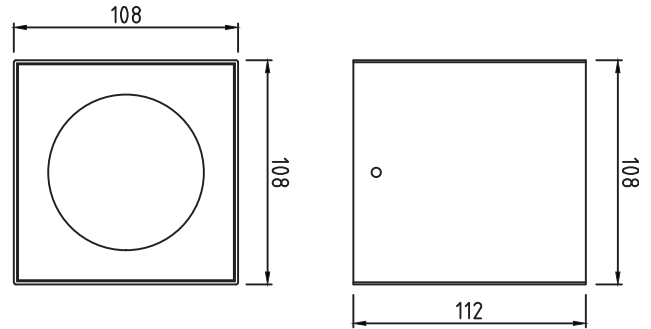

OUTDOOR LIGHT CEILING MOUNTED

TECHNICAL SHEET
KL-C114

KEYLIGHT

SPAIN
PRODUCTOS DE ILUMINACION

FEATURES

- 220-240V
- CE ROHS Certified
- Aluminum die-casting body
- PC Diffuser
- 3-years warranty

SPECIFICATIONS

Product Code	KL-C114
Power	13W
Input Voltage	AC 220-240V
LED Color Option	2700-6500k
CRI	80
Luminous Flux	1000 lm
Beam Angle	38°
Power Factor	>0.8
Working Temp	-20°C ~ 40°C
Material	Aluminum body + Tempered glass diffuser
Finishing Colors	White / Silver / Dark Grey / Black
IP Rating	IP54
Dimensions	108*112mm
Warranty	3 years